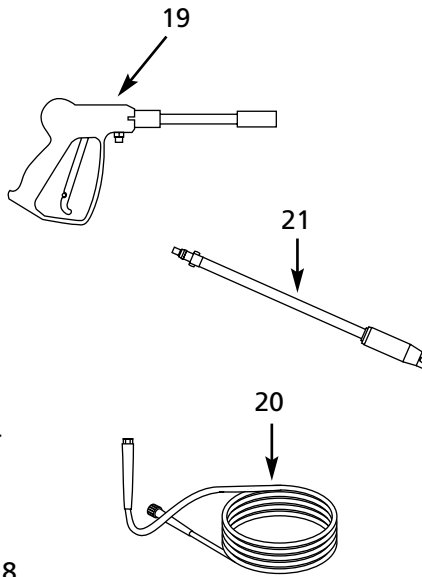

Replacement Parts List
Liste de Pièces de Rechange
Lista de Repuestos

For Replacement Parts,
Call 1-800-330-0712

For parts, products & service information visit
POWER XPERT
www.campbellhausfeld.com

Please provide following information:

- Model number
- Serial number (if any)
- Part description and number as shown in parts list

Address parts correspondence to:
Correspondance:

Puede escribirnos a:
The Campbell Group
Attn: Parts Department
100 Production Drive
Harrison, OH 45030 U.S.A.

Ref. No.	Description	PW24520LE
1	Handle assembly	PM060010AJ
2	1/4"-20 X 1 1/2" Bolt	❖
3	Flat washer	❖
4	1/4"-20 Nylon lock nut	❖
5	1/4"-20 Serrated flange nut	❖
6	Left leg	PM015404AV
7	Right leg	PM015405AV
8	Rubber bumper	AL062300AV
9	1/4"-20 X 3/4" Self-tapping screw	❖
10	Wheel	WA002401AV
11	Pushnut	MJ104700AV
12	1/4"-20 X 2" Bolt	❖
13	Axle	GN005500AV
14	Base plate	GN004530AV
15	Gun/hose rack	PM033400AV
16	#10 - 24 x 1 3/4" Screw	❖
17	#10 Washer	❖
18	#10 - 24 Nut	❖
19	Gun	PM005133AV
20	Hose	PM005001AV
21	Lance	PM035140AV
22	△ Pump assembly	PM041806SJ
23	△ Engine	PM041900AV

PW154915LE	PW165015LE	PW175015LE	PW205204AI	PW205020LE	PW205420LE	Qty.
PM050010AJ	PM050010AJ	PM050020AJ	PM050020AJ	PM050020AJ	PM050020AJ	1
❖	❖	❖	❖	❖	❖	5
❖	❖	❖	❖	❖	❖	9
❖	❖	❖	❖	❖	❖	2
❖	❖	❖	❖	❖	❖	5
PM015401AV	PM015401AV	PM015404AV	PM015404AV	PM015404AV	PM015404AV	1
PM015402AV	PM015402AV	PM015405AV	PM015405AV	PM015405AV	PM015405AV	1
AL062300AV	AL062300AV	AL062300AV	AL062300AV	AL062300AV	AL062300AV	2
❖	❖	❖	❖	❖	❖	2
WA002401AV	WA002401AV	WA002401AV	WA002401AV	WA002401AV	WA002401AV	2
MJ104700AV	MJ104700AV	MJ104700AV	MJ104700AV	MJ104700AV	MJ104700AV	2
❖	❖	❖	❖	❖	❖	2
GN005500AV	GN005500AV	GN005500AV	GN005500AV	GN005500AV	GN005500AV	1
GN004530AV	GN004530AV	GN004530AV	GN004530AV	GN004530AV	GN004530AV	1
PM033400AV	PM033400AV	PM033400AV	PM033400AV	PM033400AV	PM033400AV	1
❖	❖	❖	❖	❖	❖	2
❖	❖	❖	❖	❖	❖	2
❖	❖	❖	❖	❖	❖	2
PM037201AV	PM037201AV	PM037201AV	PM037201AV	PM037201AV	PM037201AV	1
PM012900AV	PM012900AV	PM012900AV	PM012900AV	PM012900AV	PM012900AV	1
PM037501AV	PM037501AV	PM037501AV	PM037401AV	PM037401AV	PM037401AV	1
PM026000AJ	PM026000AJ	PM026000AJ	PM026110AJ	PM026110AJ	PM026110AJ	1
PM041901AV	PM004280AV	PM025000AJ	PM041905AV	PM041999AV	PM041999AV	1

❖ Item available at local hardware store.

△ Not shown (See replacement parts list IN4552)