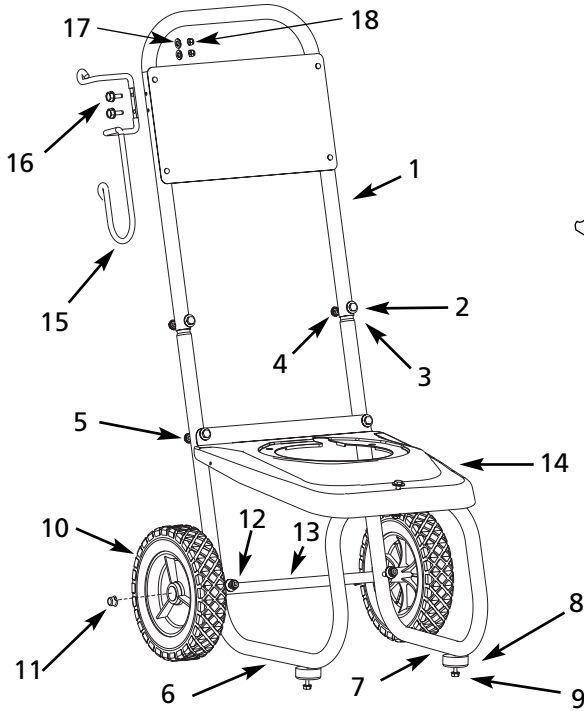

Replacement Parts List
Liste de Pièces de Rechange
Lista de Repuestos

For Replacement Parts,
Call 1-800-330-0712

For parts, products & service information visit
POWER XPERT
www.campbellhausfeld.com

Please provide following information:

- Model number
- Serial number (if any)
- Part description and number as shown in parts list

Address parts correspondence to:
Correspondance:

Puede escribirnos a:
The Campbell Group
Attn: Parts Department
100 Production Drive
Harrison, OH 45030 U.S.A.

Ref. No.	Description	PW24520LE
1	Handle assembly	PM060010AJ
2	1/4"-20 X 1 1/2" Bolt	❖
3	Flat washer	❖
4	1/4"-20 Nylon lock nut	❖
5	1/4"-20 Serrated flange nut	❖
6	Left leg	PM015404AV
7	Right leg	PM015405AV
8	Rubber bumper	AL062300AV
9	1/4"-20 X 3/4" Self-tapping screw	❖
10	Wheel	WA002401AV
11	Pushnut	MJ104700AV
12	1/4"-20 X 2" Bolt	❖
13	Axle	GN005500AV
14	Base plate	GN004530AV
15	Gun/hose rack	PM033400AV
16	#10 - 24 x 1 3/4" Screw	❖
17	#10 Washer	❖
18	#10 - 24 Nut	❖
19	Gun	PM005133AV
20	Hose	PM005001AV
21	Lance	PM035140AV
22	△ Pump assembly	PM041806SJ
23	△ Engine	PM041900AV

PW154915LE	PW165015LE	PW175015LE	PW205204AI	PW205020LE	PW205420LE	Qty.
PM050010AJ	PM050010AJ	PM050020AJ	PM050020AJ	PM050020AJ	PM050020AJ	1
❖	❖	❖	❖	❖	❖	5
❖	❖	❖	❖	❖	❖	9
❖	❖	❖	❖	❖	❖	2
❖	❖	❖	❖	❖	❖	5
PM015401AV	PM015401AV	PM015404AV	PM015404AV	PM015404AV	PM015404AV	1
PM015402AV	PM015402AV	PM015405AV	PM015405AV	PM015405AV	PM015405AV	1
AL062300AV	AL062300AV	AL062300AV	AL062300AV	AL062300AV	AL062300AV	2
❖	❖	❖	❖	❖	❖	2
WA002401AV	WA002401AV	WA002401AV	WA002401AV	WA002401AV	WA002401AV	2
MJ104700AV	MJ104700AV	MJ104700AV	MJ104700AV	MJ104700AV	MJ104700AV	2
❖	❖	❖	❖	❖	❖	2
GN005500AV	GN005500AV	GN005500AV	GN005500AV	GN005500AV	GN005500AV	1
GN004530AV	GN004530AV	GN004530AV	GN004530AV	GN004530AV	GN004530AV	1
PM033400AV	PM033400AV	PM033400AV	PM033400AV	PM033400AV	PM033400AV	1
❖	❖	❖	❖	❖	❖	2
❖	❖	❖	❖	❖	❖	2
❖	❖	❖	❖	❖	❖	2
PM037201AV	PM037201AV	PM037201AV	PM037201AV	PM037201AV	PM037201AV	1
PM012900AV	PM012900AV	PM012900AV	PM012900AV	PM012900AV	PM012900AV	1
PM037501AV	PM037501AV	PM037501AV	PM037401AV	PM037401AV	PM037401AV	1
PM026000AJ	PM026000AJ	PM026000AJ	PM026110AJ	PM026110AJ	PM026110AJ	1
PM041901AV	PM004280AV	PM025000AJ	PM041905AV	PM041999AV	PM041999AV	1

❖ Item available at local hardware store.

△ Not shown (See replacement parts list IN4552)